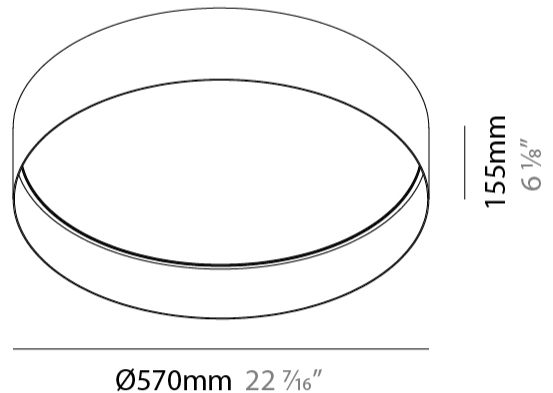

COSMOPOLITAN SURFACE

D202008-

base number   Color   Finish   Diffuser
Temperature   Options

PROJECT _____
TYPE _____
SPECIFIER _____
QUANTITY _____
DATE _____

1. To build a product code in our configurator select the specify button on the base model # product page
2. To build a manual product code on this datasheet choose from the options listed below in blue font and add the suffix to the base model #

GENERAL

Series: Cosmopolitan
Brand: Zaneen
Division: Design
Mounting Type: Surface
Mounting Location: Ceiling
Subcategory: Ambient

PHYSICAL

Shape: Round
Diameter (mm): 570
Diameter (in): 22 ⁷/₁₆
Height (mm): 155
Height (in): 6 ¹/₈
Light Distribution: Direct
Diffuser: Polycarbonate - Opal, Micro-prism, Sparkling Secret, Vintage Industrial
Fixture Finish: MBG / MWG
Fixture Material: Aluminum

ELECTRICAL

Lamp Type: LED
Input Wattage (W): 49
Dimming: Tri-Mode (Non-Dimming and Phase Dimming (120Vac only) and 0-10V Dimming)
Driver Included: Yes
Driver Location: Integrated
Driver Type: Constant Current - Universal
Driver Class: Class 2
Input Voltage (V): 120 - 277
Constant Current (MA): 350

LED

Color Temperature (°K): 2700 / 3000 / 3500 / 4000
CRI: >90 CRI
Lamp Life (hrs): 60000

OPTICAL

RATINGS AND CERTIFICATIONS

Certified By: Certified for North American Standards
IP rating: IP20